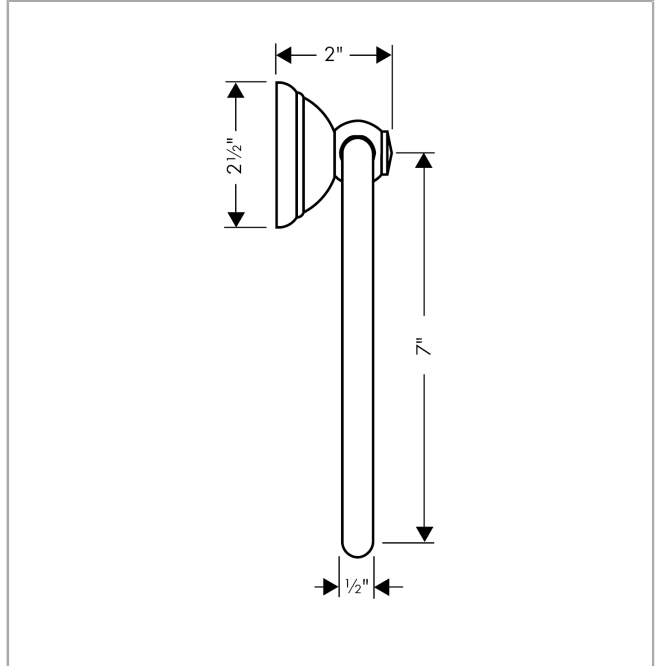

C Accessories

Towel Ring

Finishes : **polished nickel** Part no. : **06095830**

Description

Features

- Metal holder
- Brass
- Wall-mounted

Item details

List Price \$ 188.00

Product image

Scale drawing

C Accessories

Towel Ring

Finishes : polished nickel Part no. : 06095830

Exploded drawing

Year of production: >01/04

C Accessories

Towel Ring

Finishes : **polished nickel** Part no. : **06095830**

Spare parts list

Year of production: >01/04

Pos.	Description	Part no.	Price	PU
1	support element	96341000	-	1
2	mounting set	40915000	-	1