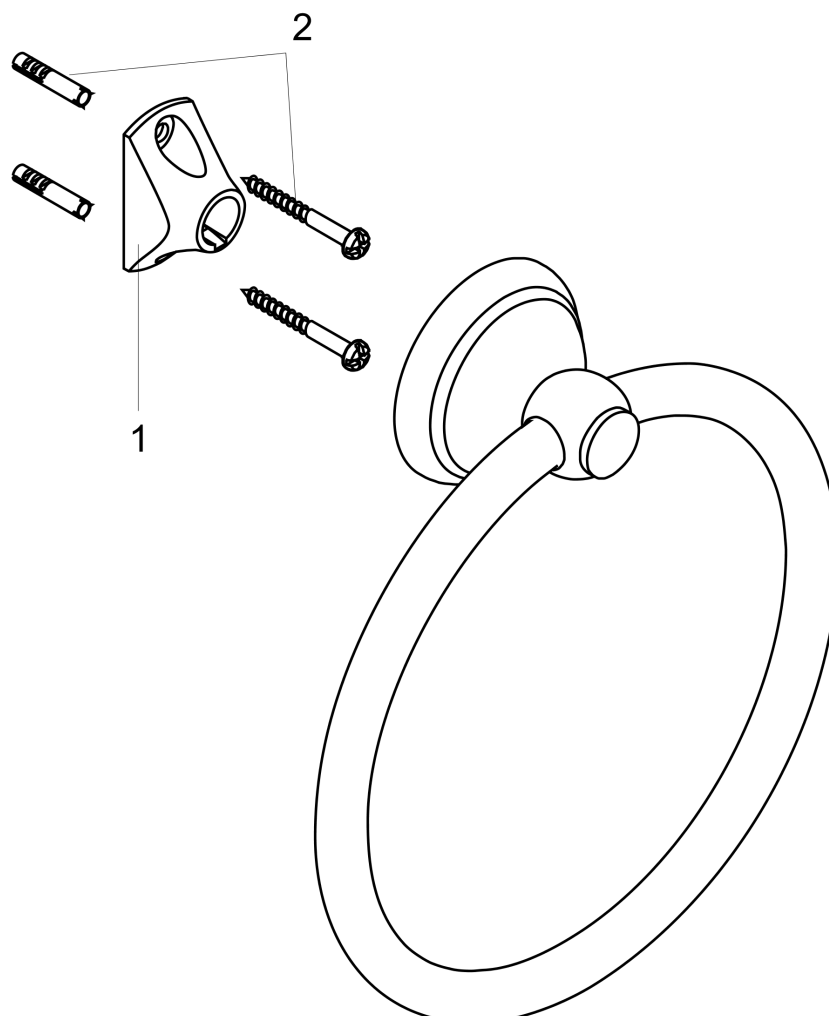

C Accessories

Towel Ring

Finishes : **polished nickel** Part no. : **06095830**

Description

Features

- Metal holder
- Brass
- Wall-mounted

Item details

List Price \$ 188.00

Product image

Scale drawing

C Accessories

Towel Ring

Finishes : polished nickel Part no. : 06095830

Exploded drawing

Year of production: >01/04

C Accessories

Towel Ring

Finishes : **polished nickel** Part no. : **06095830**

Spare parts list

Year of production: >01/04

Pos.	Description	Part no.	Price	PU
1	support element	96341000	-	1
2	mounting set	40915000	-	1